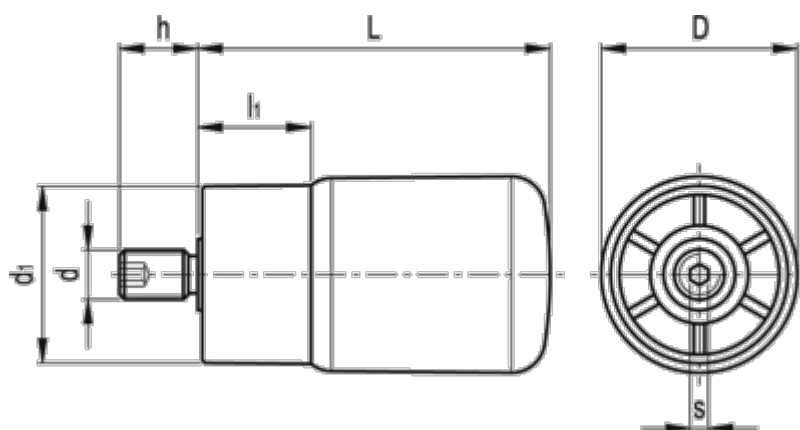

Data Sheet

Article number: 2304122622

Description: E+G revolving handle
I.631/65+x-M10

Measures

D	= 35
d1	= 32
d 6g	= M10
h	= 17
L	= 63
l1	= 19
s	= 5
Weight (g)	= 79